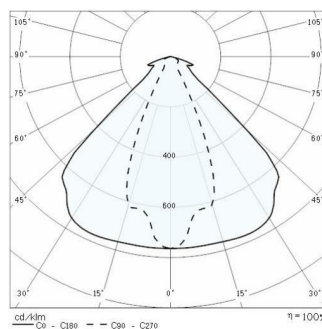

KOA MINI ELL

Part number	06127894
Lampholder:	LED
Light Source:	LED
Wattage:	70 W
Finish:	GR-94 / Metallic grey / Textured
Insulation class:	I
Degree of protection:	IP66
IK-J-xxIP:	IK10 24J xx9
CRI:	70
Kelvin:	4000
Power factor:	COS ϕ \geq 0,9
Optic:	ELLIPTICAL REFLECTOR
Optic Beam:	90°x45°
Lightsource lumen output:	8640 lm
Luminaire lumen output:	6942 lm
L:	L80
B:	B10
Lifetime:	60000 h
Ta MIN luminaire:	-40°
Ta MAX luminaire:	40°

Photometric data

Technical drawings

especially recommended for elliptical-beam versions

- Photometric data measure according to UNI EN 13032-4 and IES LM-79-08

OPTIONAL ACCESSORIES

KOA

14461220
Shaped hook KOA