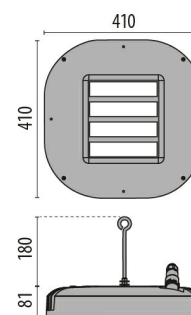

KOA MINI ELL

Part number	06127894
Lampholder:	LED
Light Source:	LED
Wattage:	70 W
Finish:	GR-94 / Metallic grey / Textured
Insulation class:	I
Degree of protection:	IP66
IK-J-xxIP:	IK10 24J xx9
CRI:	70
Kelvin:	4000
Power factor:	COS ϕ \geq 0,9
Optic:	ELLIPTICAL REFLECTOR
Optic Beam:	90°x45°
Lightsource lumen output:	8640 lm
Luminaire lumen output:	6942 lm
L:	L80
B:	B10
Lifetime:	60000 h
Ta MIN luminaire:	-40°
Ta MAX luminaire:	40°

Photometric data

Technical drawings

especially recommended for elliptical-beam versions

- Photometric data measure according to UNI EN 13032-4 and IES LM-79-08

OPTIONAL ACCESSORIES

KOA

14461220
Shaped hook KOA