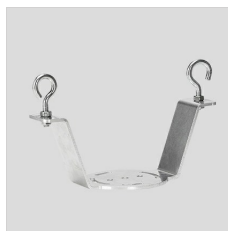

KOA MINI ELL

Part number	06127894
Lampholder:	LED
Light Source:	LED
Wattage:	70 W
Finish:	GR-94 / Metallic grey / Textured
Insulation class:	I
Degree of protection:	IP66
IK-J-xxIP:	IK10 24J xx9
CRI:	70
Kelvin:	4000
Power factor:	COS ϕ \geq 0,9
Optic:	ELLIPTICAL REFLECTOR
Optic Beam:	90°x45°
Lightsource lumen output:	8640 lm
Luminaire lumen output:	6942 lm
L:	L80
B:	B10
Lifetime:	60000 h
Ta MIN luminaire:	-40°
Ta MAX luminaire:	40°

Description

Indoor and outdoor luminaire, comprising:

- Die-cast aluminium housing chemically pre-treated and painted with polyester powder coating
- Diffuser with integrated louvre in UV, heat stabilised, transparent technopolymer
- High-transparency polycarbonate lenses for best light transmission
- Anti-aging silicone gasket with high resiliency
- Electrical connection with outdoor rated plug & socket quick connector (IP66) that allows connection to mains without opening the luminaire. Made in PA66 with silver-plated brass contacts, for cables \varnothing 9 - \varnothing 12 mm
- Analogue dimmable HF ballast, 1-10 V
- Light beam obtained by the combination of multiple LED modules
- Galvanised steel M8 suspension hook
- Stainless steel external screws
- Complete with metal safety cable that guarantees suspension of the fixture in case of breakage of the main suspension system
- When using the product within environments where mineral or natural oils are present or in atmospheres that are not compatible with polycarbonate, the protective glass available as accessory shall be used
- The dual-hook accessory prevents unexpected and unwanted rotations of the fixture. It's

Photometric data

Technical drawings

especially recommended for elliptical-beam versions

- Photometric data measure according to UNI EN 13032-4 and IES LM-79-08

OPTIONAL ACCESSORIES

KOA

14461220
Shaped hook KOA

14174920
Double hook KOA MINI / MAXI

KOA MINI

14460720
Bell diffuser KOA MINI

14460820
Protective glass MINI