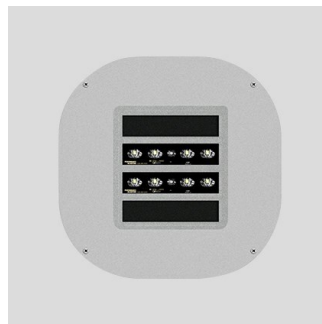

KOA MINI ELL

Part number	06127894
Lampholder:	LED
Light Source:	LED
Wattage:	70 W
Finish:	GR-94 / Metallic grey / Textured
Insulation class:	I
Degree of protection:	IP66
IK-J-xxIP:	IK10 24J xx9
CRI:	70
Kelvin:	4000
Power factor:	COS ϕ \geq 0,9
Optic:	ELLIPTICAL REFLECTOR
Optic Beam:	90°x45°
Lightsource lumen output:	8640 lm
Luminaire lumen output:	6942 lm
L:	L80
B:	B10
Lifetime:	60000 h
Ta MIN luminaire:	-40°
Ta MAX luminaire:	40°

Description

Indoor and outdoor luminaire, comprising:

- Die-cast aluminium housing chemically pre-treated and painted with polyester powder coating
- Diffuser with integrated louvre in UV, heat stabilised, transparent technopolymer
- High-transparency polycarbonate lenses for best light transmission
- Anti-aging silicone gasket with high resiliency
- Electrical connection with outdoor rated plug & socket quick connector (IP66) that allows connection to mains without opening the luminaire. Made in PA66 with silver-plated brass contacts, for cables \varnothing 9 - \varnothing 12 mm
- Analogue dimmable HF ballast, 1-10 V
- Light beam obtained by the combination of multiple LED modules
- Galvanised steel M8 suspension hook
- Stainless steel external screws
- Complete with metal safety cable that guarantees suspension of the fixture in case of breakage of the main suspension system
- When using the product within environments where mineral or natural oils are present or in atmospheres that are not compatible with polycarbonate, the protective glass available as accessory shall be used
- The dual-hook accessory prevents unexpected and unwanted rotations of the fixture. It's

Photometric data

Technical drawings

especially recommended for elliptical-beam versions

- Photometric data measure according to UNI EN 13032-4 and IES LM-79-08

OPTIONAL ACCESSORIES

KOA

14461220
Shaped hook KOA